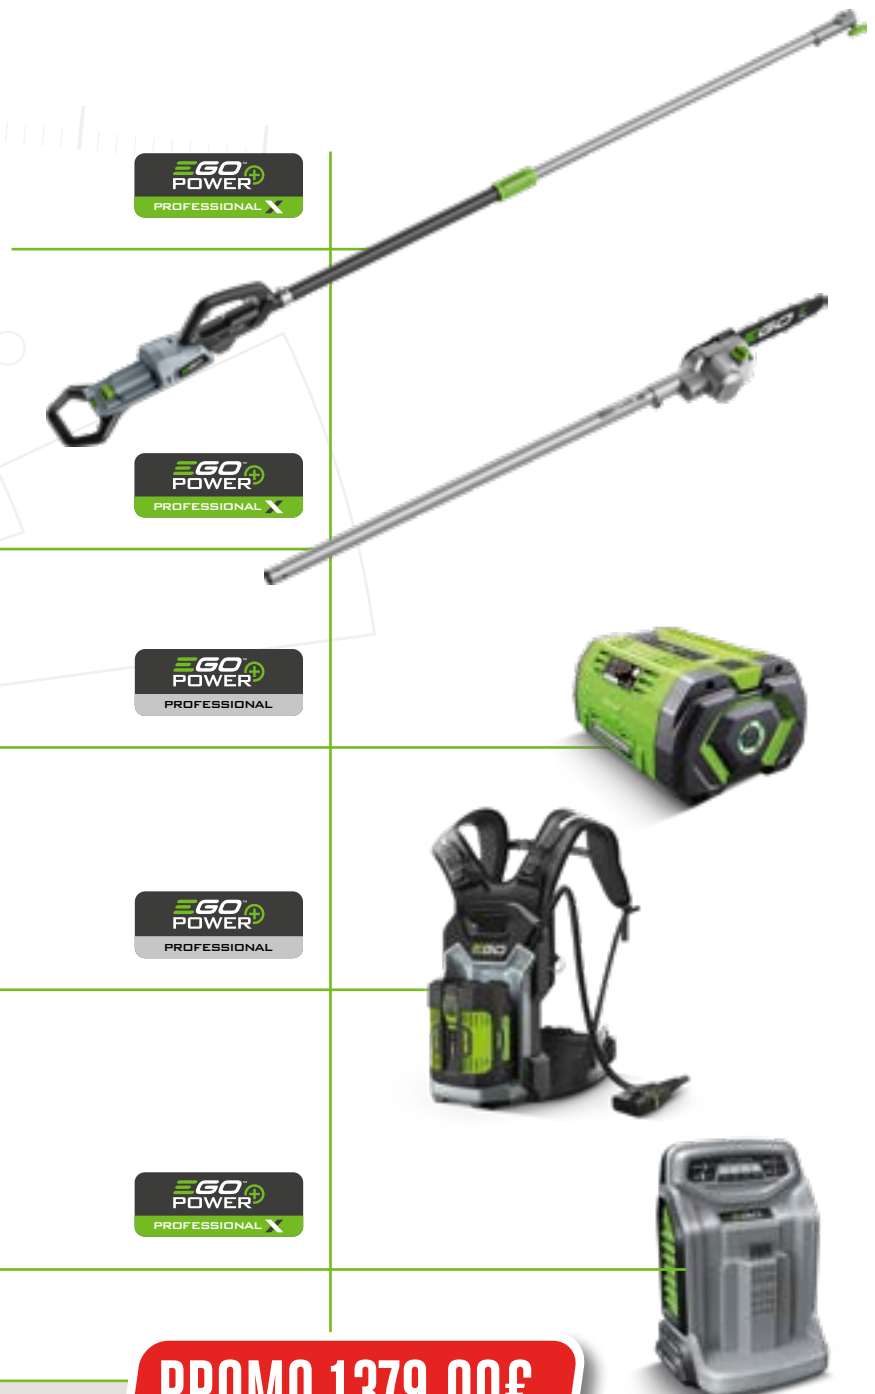

~~LISTINO 1545,00€~~

PROMO 1379,00€

IVA COMPRESA

RISPARMI 166,00€

INVERTER

PROMO KIT EGO 2023

KIT INVERTER PAD5001E

Codice: 059115